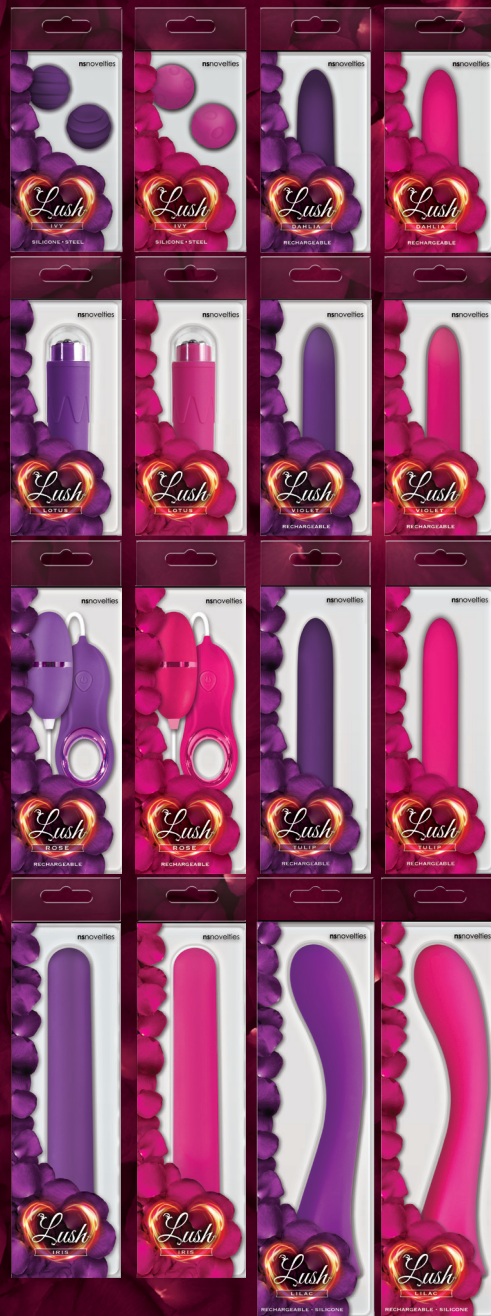

nsnovelties

2017 VOL.2

LUSH COLLECTION

Immerse yourself in serenity and pleasure. A collection of quality toys with exciting packaging design and powerful performance.

- | | |
|---|--|
| WEIGHTED SILICONE
KEGEL BALLS
NSN-0655-14 IVY PINK
NSN-0655-15 IVY PURPLE | 2" RECHARGEABLE BULLET
MAGNETIC ABS
NSN-0650-04 DAHLIA PINK
NSN-0650-05 DAHLIA PURPLE |
| ROCKET MASSAGER
ABS
NSN-0652-34 LOTUS PINK
NSN-0652-35 LOTUS PURPLE | 3.5" RECHARGEABLE BULLET
MAGNETIC ABS
NSN-0650-14 VIOLET PINK
NSN-0650-15 VIOLET PURPLE |
| RECHARGEABLE ABS EGG
WITH REMOTE
NSN-0650-34 ROSE PINK
NSN-0650-35 ROSE PURPLE | 5.5" RECHARGEABLE BULLET
MAGNETIC ABS
NSN-0650-24 TULIP PINK
NSN-0650-25 TULIP PURPLE |
| 7" VIBRATOR
ABS
NSN-0652-14 IRIS PINK
NSN-0652-25 IRIS PURPLE | SILICONE 7.5"
G-SPOT VIBE
NSN-0650-44 LILAC PINK
NSN-0650-45 LILAC PURPLE |

NSN-0208-24 O' PINK
NSN-0208-25 O' PURPLE

LUXE SYREN - MASSAGER

Designed to fit in the palm of your hand, this intense massager is the ultimate tool for a full body massage. Awaken your erogenous zones to a thrilling exciting sensation. Made of silicone, fully rechargeable and suitable for all lubricants.