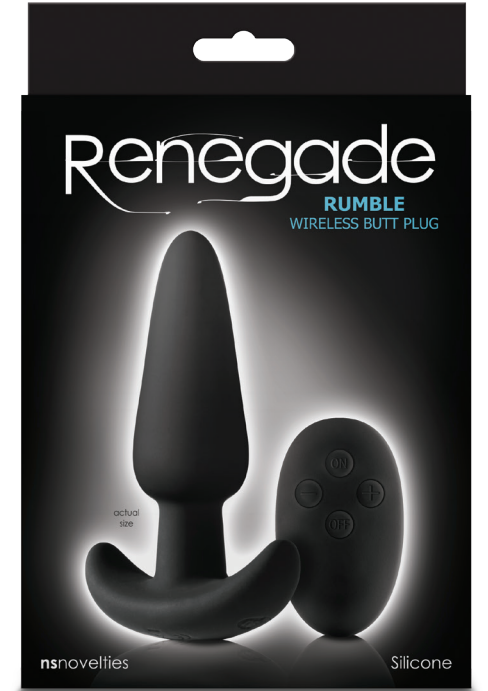

NSN-0208-64 SYREN PINK
NSN-0208-65 SYREN PURPLE

SHI/SHI 2FER - DUAL MASSAGER

2FER by SHI/SHI. Ecstasy on each end and without end. Flexible vibrator with 2 motors. Operate each motor separately. Premium silicone. Rechargeable. Multi-speed, multi-function and multi-amazing. USB charge cable included. Water resistant.

NSN-1115-61 SOFT CAGE FROST

NSN-1115-63 SOFT CAGE BLACK

RENEGADE KNOCK KNOCK PLUG

Thump and Roll into exquisite pleasure with Knock Knock from Renegade. Anatomically designed angled silicone plug featuring a free-floating steel ball. Tapered for easy insertion. Suitable to use with all lubricants.

NSN-1107-23 KNOCK KNOCK PLUG BLACK

NSN-1107-26 KNOCK KNOCK PLUG RED

NSN-1107-27 KNOCK KNOCK PLUG BLUE

RENEGADE SOFT BALLS JR.

Designed for his pleasure. Made from advanced soft touch silicone for a feel unlike any other. Experience what you never thought possible. Suitable for all lubricants.

NSN-1117-43 SOFT BALLS JR. BLACK

Renegade

RENEGADE RUMBLE - WIRELESS PLUG

Renegade Rumble packs innovation and performance all in one sleek design. It can be used with or without the wireless remote (included). Featuring our signature silicone and a powerful ultra drive motor, the Rumble delivers deep and powerful vibrations. Remote uses one 27A battery (included). USB charge cable also included. Plug is water-resistant. Suitable for all lubricants.