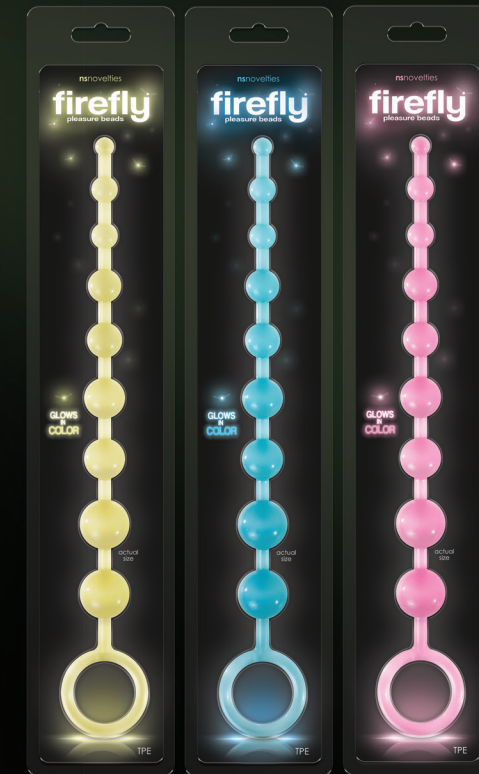

FIREFLY PLEASURE BEADS

Firefly Glow-in-the-Dark Beads are made for fun and adventure. Flexible and comfortable, these beads will satisfy the beginner and expert alike. Made of body safe TPE and suitable for all lubricants. Turn on the excitement, turn on the glow.

- NSN-0489-14 PLEASURE BEADS PINK
- NSN-0489-17 PLEASURE BEADS BLUE
- NSN-0489-18 PLEASURE BEADS YELLOW