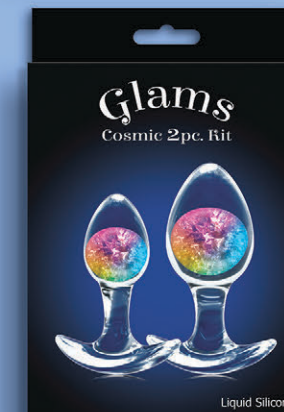

Blast off to pleasure with Cosmic Glams. Made of body safe liquid silicone, each plug features a sparkly vivid internal glass marble in assorted starlight colors. Available in individual sizes and suitable with all lubricants. Also available as a 2 piece trainer kit.

liquid silicone

Small
0515-14 Pink
Medium
0515-24 Pink
2 Pc. Kit
0515-04 Pink

Small
0515-17 Blue
Medium
0515-27 Blue
2 Pc. Kit
0515-07 Blue

Small
0515-19 Rainbow
Medium
0515-29 Rainbow
2 Pc. Kit
0515-09 Rainbow

INYA

The Vibrating Rose

The Vibrating Rose is your sexy companion for seductive pleasures. Targeted vibrations deliver unmatched stimulation to your erogenous zones. Made of body safe Silicone, rechargeable, and waterproof. Available in assorted colors.