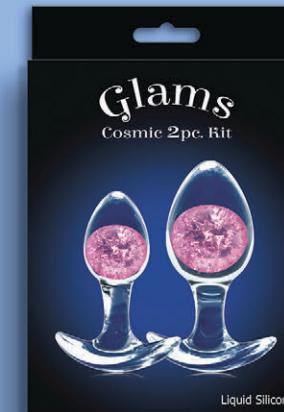

New Look!

5" Curve
0402-47 Teal

5" Curve
0402-44 Pink

5" Curve
0402-45 Purple

6" Curve
0402-57 Teal

6" Curve
0402-54 Pink

6" Curve
0402-55 Purple

Glam's Cosmic

Blast off to pleasure with Cosmic Glams. Made of body safe liquid silicone, each plug features a sparkly vivid internal glass marble in assorted starlight colors. Available in individual sizes and suitable with all lubricants. Also available as a 2 piece trainer kit.

liquid silicone

Small
0515-14 Pink
Medium
0515-24 Pink
2 Pc. Kit
0515-04 Pink

Small
0515-17 Blue
Medium
0515-27 Blue
2 Pc. Kit
0515-07 Blue

Small
0515-19 Rainbow
Medium
0515-29 Rainbow
2 Pc. Kit
0515-09 Rainbow