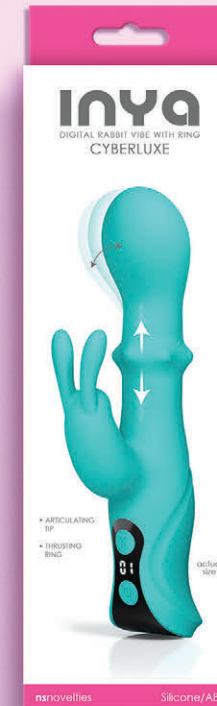

Integra

- Digital display
- Gyrating and vibrating stimulation
- Thrusting ring

Triple Ace Kit
• Textured plugs

Flex
• Flexible

Flex
Flexible Vibe
0562-14 Bubblegum

Cyberlux
Digital Rabbit Vibe
with Ring
0560-48 Aqua

Integra
Digital Gyrating Vibe
with Ring
0560-59 Gray

Technica
Digital Warming Vibe
0560-38 Teal

Triple Ace Kit
3pc. Plug Kit
0562-04 Blush

rear assets

New Colors!

Small Plug

0968-06 Iridescent Champagne/Clear Gem
0968-07 Iridescent Teal/Teal Gem

Medium Plug

0968-16 Iridescent Champagne/Clear Gem
0968-17 Iridescent Teal/Teal Gem

3pc. Metal Plug Kit

0960-06 Iridescent Champagne/Clear Gem
0960-07 Iridescent Teal/Teal Gem

New Shape!

Small Tapered Plug