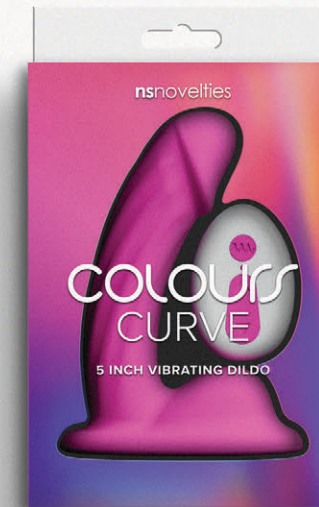

Pearl
0244-75 Tanzanite

ROSA

Rosa
0244-28 Emerald

COLOURS CURVE

Curved Colours Dildos are loaded with special features. With a curved, textured shaft, powerful vibrations controlled by a wireless remote, and supple balls for orgasmic grinding, this dildo delivers an exceptional experience. Colours Curve Dildos are rechargeable, water-resistant, and compatible with all lubricants. Remote included (not waterproof).

New Look!

5" Curve
0402-47 Teal

5" Curve
0402-44 Pink

5" Curve
0402-45 Purple

6" Curve
0402-57 Teal

6" Curve
0402-54 Pink

6" Curve
0402-55 Purple

Glam's Cosmic