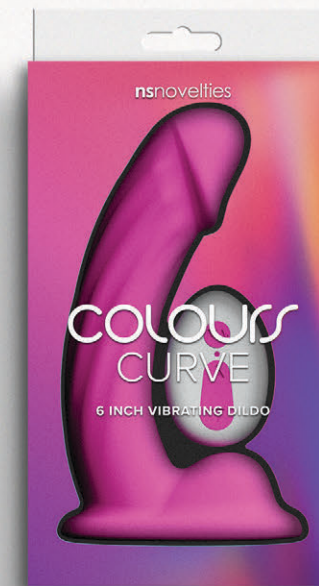

Pearl
0244-75 Tanzanite

ROSA

Rosa
0244-28 Emerald

COLOURS CURVE

Curved Colours Dildos are loaded with special features. With a curved, textured shaft, powerful vibrations controlled by a wireless remote, and supple balls for orgasmic grinding, this dildo delivers an exceptional experience. Colours Curve Dildos are rechargeable, water-resistant, and compatible with all lubricants. Remote included (not waterproof).

New Look!

5" Curve
0402-47 Teal

5" Curve
0402-44 Pink

5" Curve
0402-45 Purple

6" Curve
0402-57 Teal

6" Curve
0402-54 Pink

6" Curve
0402-55 Purple

Glam's Cosmic

Blast off to pleasure with Cosmic Glams. Made of body safe liquid silicone, each plug features a sparkly vivid internal glass marble in assorted starlight colors. Available in individual sizes and suitable with all lubricants. Also available as a 2 piece trainer kit.

liquid silicone

Small
0515-14 Pink
Medium
0515-24 Pink
2 Pc. Kit
0515-04 Pink

Small
0515-17 Blue
Medium
0515-27 Blue
2 Pc. Kit
0515-07 Blue

Small
0515-19 Rainbow
Medium
0515-29 Rainbow
2 Pc. Kit
0515-09 Rainbow