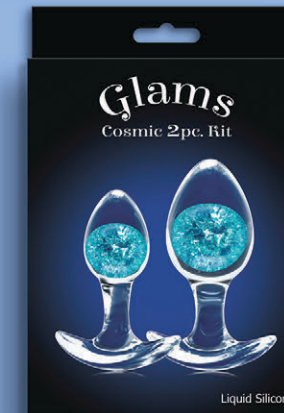

New Look!

5" Curve
0402-47 Teal

5" Curve
0402-44 Pink

5" Curve
0402-45 Purple

6" Curve
0402-57 Teal

6" Curve
0402-54 Pink

6" Curve
0402-55 Purple

Glam's Cosmic

Blast off to pleasure with Cosmic Glams. Made of body safe liquid silicone, each plug features a sparkly vivid internal glass marble in assorted starlight colors. Available in individual sizes and suitable with all lubricants. Also available as a 2 piece trainer kit.

liquid silicone

Small
0515-14 Pink
Medium
0515-24 Pink
2 Pc. Kit
0515-04 Pink

Small
0515-17 Blue
Medium
0515-27 Blue
2 Pc. Kit
0515-07 Blue

Small
0515-19 Rainbow
Medium
0515-29 Rainbow
2 Pc. Kit
0515-09 Rainbow