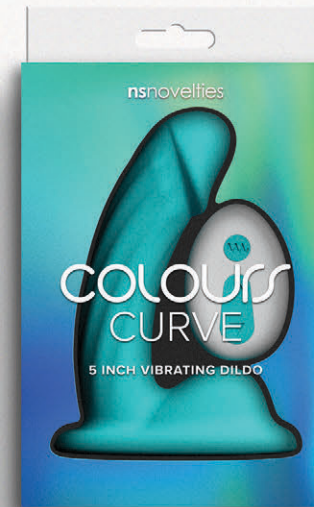

Pearl
0244-75 Tanzanite

ROSA

Rosa
0244-28 Emerald

COLOURS CURVE

Curved Colours Dildos are loaded with special features. With a curved, textured shaft, powerful vibrations controlled by a wireless remote, and supple balls for orgasmic grinding, this dildo delivers an exceptional experience. Colours Curve Dildos are rechargeable, water-resistant, and compatible with all lubricants. Remote included (not waterproof).

New Look!

5" Curve
0402-47 Teal

5" Curve
0402-44 Pink

5" Curve
0402-45 Purple

6" Curve
0402-57 Teal

6" Curve
0402-54 Pink

6" Curve
0402-55 Purple

Glam's Cosmic

Blast off to pleasure with Cosmic Glams. Made of body safe liquid silicone, each plug features a sparkly vivid internal glass marble in assorted starlight colors. Available in individual sizes and suitable with all lubricants. Also available as a 2 piece trainer kit.