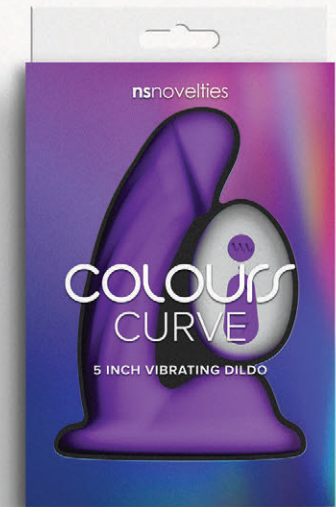

Pearl
0244-75 Tanzanite

ROSA

Rosa
0244-28 Emerald

COLOURS CURVE

Curved Colours Dildos are loaded with special features. With a curved, textured shaft, powerful vibrations controlled by a wireless remote, and supple balls for orgasmic grinding, this dildo delivers an exceptional experience. Colours Curve Dildos are rechargeable, water-resistant, and compatible with all lubricants. Remote included (not waterproof).

New Look!

5" Curve
0402-47 Teal

5" Curve
0402-44 Pink

5" Curve
0402-45 Purple

6" Curve
0402-57 Teal

6" Curve
0402-54 Pink

6" Curve
0402-55 Purple

Glam's Cosmic

Blast off to pleasure with Cosmic Glams. Made of body safe liquid silicone, each plug features a sparkly vivid internal glass marble in assorted starlight colors. Available in individual sizes and suitable with all lubricants. Also available as a 2 piece trainer kit.