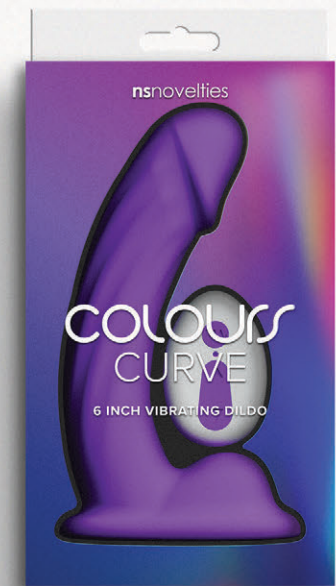

Pearl
0244-75 Tanzanite

ROSA

Rosa
0244-28 Emerald

COLOURS CURVE

Curved Colours Dildos are loaded with special features. With a curved, textured shaft, powerful vibrations controlled by a wireless remote, and supple balls for orgasmic grinding, this dildo delivers an exceptional experience. Colours Curve Dildos are rechargeable, water-resistant, and compatible with all lubricants. Remote included (not waterproof).

New Look!

5" Curve
0402-47 Teal

5" Curve
0402-44 Pink

5" Curve
0402-45 Purple

6" Curve
0402-57 Teal

6" Curve
0402-54 Pink

6" Curve
0402-55 Purple

Glam's Cosmic

Blast off to pleasure with Cosmic Glams. Made of body safe liquid silicone, each plug features a sparkly vivid internal glass marble in assorted starlight colors. Available in individual sizes and suitable with all lubricants. Also available as a 2 piece trainer kit.

liquid silicone

Small
0515-14 Pink
Medium
0515-24 Pink
2 Pc. Kit
0515-04 Pink

Small
0515-17 Blue
Medium
0515-27 Blue
2 Pc. Kit
0515-07 Blue

Small
0515-19 Rainbow
Medium
0515-29 Rainbow
2 Pc. Kit
0515-09 Rainbow