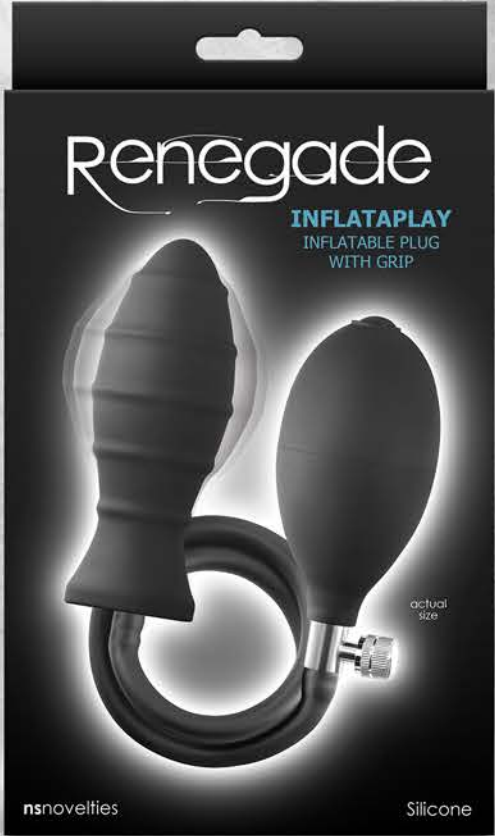

Inflataplay
1161-23 - Black