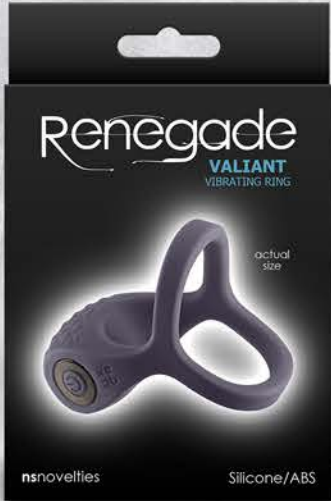

rear assets

Trainer Kit
0960-05
Iridescent Pink - Pink Gem

Small Plug
0968-04
Iridescent Pink - Pink Gem

Medium Plug
0968-14
Iridescent Pink - Pink Gem

Lightweight, pink colored, chrome-plated anal toys designed for visual and sensual excitement. Made of lightweight iridescent aluminum and shaped for effortless penetration, these body safe anal toys are available in a variety of colors, shapes and sizes. Suitable with all lubricants

Renegade

**APP
CONTROLLED**

Thrust & Grind
1161-03 - Black

Rimmer
1161-43 - Black

Summit
1132-79 - Gray

Pinnacle
1132-69 - Gray

Orion
1132-59 - Gray
1132-58 - Sage

Maverick
1132-49 - Gray
1132-48 - Sage

Outlaw
1161-38 - Sage

Renegade

PREMIUM LIQUID SILICONE

Annex - Thin
1165-01 - Flesh
1165-03 - Black

Annex - Thick
1165-11 - Flesh
1165-13 - Black

3pc Slim Rings
1111-03 - Black

Valiant
1161-19 - Gray

Sidekick
1150-03 - Black

Triple Ace Kit
1105-80 - Black

Inflataplay
1161-23 - Black

nsnovelties.net