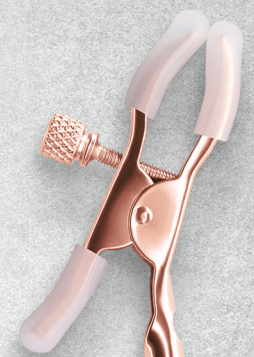

V1
1304-41 ● Gunmetal
1304-42 ● Rose Gold