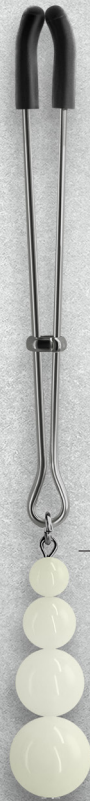

**KAMA**  
0326-51 ● Vanilla  
0326-55 ● Purple

**TRESOR**  
0326-42 ● Dawn  
0326-49 ● Dusk

**FINGERELLA**  
0326-34 ● Peach  
0326-37 ● Teal

**EUPHORIA**  
0326-14 ● Magenta  
0326-18 ● Dark Teal

**PURE**  
0326-02 ● Earth  
0326-09 ● Dusty Lavender

**M1**  
1304-45 ● Gunmetal  
1304-46 ● Rose Gold

**C1**  
1303-21 ● Gunmetal  
1303-22 ● Rose Gold

**V1**  
1304-41 ● Gunmetal  
1304-42 ● Rose Gold

**DC1**  
1302-44 ● Gunmetal  
1302-49 ● Rose Gold

**DC2**  
1303-01 ● Gunmetal  
1303-02 ● Rose Gold

**DC3**  
1303-11 ● Gunmetal  
1303-12 ● Rose Gold

**G2 GLOW IN THE DARK**  
 1302-02 ● Gunmetal  
 1302-12 ● Rose Gold

**G1 GLOW IN THE DARK**  
 1302-01 ● Gunmetal  
 1302-11 ● Rose Gold

**G3 GLOW IN THE DARK**  
 1302-03 ● Gunmetal  
 1302-13 ● Rose Gold

**G4 GLOW IN THE DARK**  
 1302-04 ● Gunmetal  
 1302-14 ● Rose Gold

**D2**  
 1302-70 ● Gunmetal  
 1302-71 ● Rose Gold

**C2**  
 1303-25 ● Gunmetal  
 1303-26 ● Rose Gold

**D3**  
 1302-80 ● Gunmetal  
 1302-81 ● Rose Gold