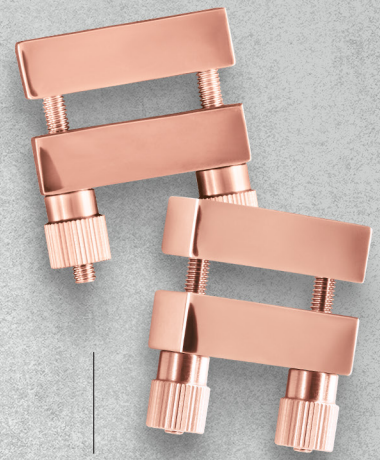

# BOUND NIPPLE CLAMPS

Bound Nipple Clamps are for erotic and stimulating sensations. Made from nickel-free metal, Bound's clamps feature silicone tips for a better comfort and fit. Available in assorted shapes and colors.

**M1**  
1304-45 ● Gunmetal  
1304-46 ● Rose Gold

**C1**  
1303-21 ● Gunmetal  
1303-22 ● Rose Gold

**V1**  
1304-41 ● Gunmetal  
1304-42 ● Rose Gold

**DC1**  
1302-44 ● Gunmetal  
1302-49 ● Rose Gold

**DC2**  
1303-01 ● Gunmetal  
1303-02 ● Rose Gold