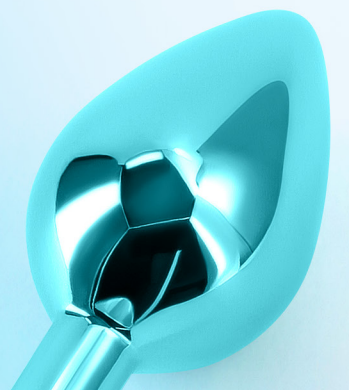

# rear assets

Lightweight, chrome-plated anal toys designed for visual and sensual excitement. Made of lightweight aluminum and shaped for effortless penetration, these body safe anal toys are available in a variety of colors, shapes and sizes. Suitable with all lubricants.

NEW COLORS!  
NEW PETITE SIZE!

0964-14  
Medium  
Pink  
  
0964-04  
Small  
Pink

0966-04  
Petite  
Pink  
  
0966-05  
Petite  
Purple

0964-15  
Medium  
Purple  
  
0964-05  
Small  
Purple

0966-07  
Petite  
Teal  
  
0966-11  
Petite  
Gold/Red