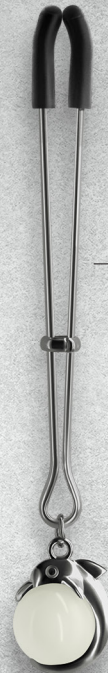

**KAMA**  
0326-51 ● Vanilla  
0326-55 ● Purple

**TRESOR**  
0326-42 ● Dawn  
0326-49 ● Dusk

**FINGERELLA**  
0326-34 ● Peach  
0326-37 ● Teal

**EUPHORIA**  
0326-14 ● Magenta  
0326-18 ● Dark Teal

**PURE**  
0326-02 ● Earth  
0326-09 ● Dusty Lavender

**M1**  
1304-45 ● Gunmetal  
1304-46 ● Rose Gold

**C1**  
1303-21 ● Gunmetal  
1303-22 ● Rose Gold

**V1**  
1304-41 ● Gunmetal  
1304-42 ● Rose Gold

**DC1**  
1302-44 ● Gunmetal  
1302-49 ● Rose Gold

**DC2**  
1303-01 ● Gunmetal  
1303-02 ● Rose Gold

**DC3**  
1303-11 ● Gunmetal  
1303-12 ● Rose Gold

**G2 GLOW IN THE DARK**  
 1302-02 ● Gunmetal  
 1302-12 ● Rose Gold

**G1 GLOW IN THE DARK**  
 1302-01 ● Gunmetal  
 1302-11 ● Rose Gold

**G3 GLOW IN THE DARK**  
 1302-03 ● Gunmetal  
 1302-13 ● Rose Gold

**G4 GLOW IN THE DARK**  
 1302-04 ● Gunmetal  
 1302-14 ● Rose Gold

**D2**  
 1302-70 ● Gunmetal  
 1302-71 ● Rose Gold

**C2**  
 1303-25 ● Gunmetal  
 1303-26 ● Rose Gold

**D3**  
 1302-80 ● Gunmetal  
 1302-81 ● Rose Gold