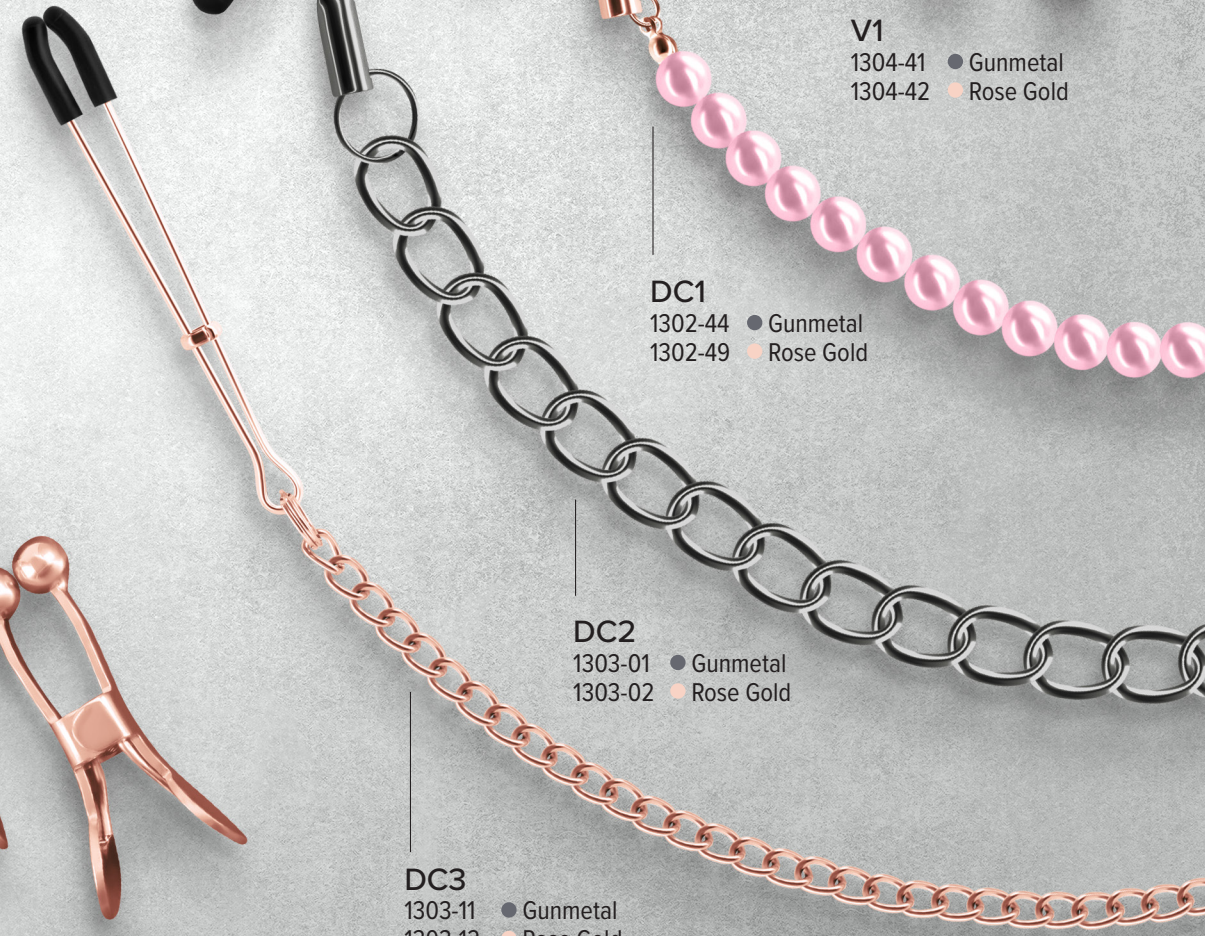

F1
1302-33 ● Black
1302-34 ● Pink
1302-36 ● Red

DC1
1302-44 ● Gunmetal
1302-49 ● Rose Gold

DC2
1303-01 ● Gunmetal
1303-02 ● Rose Gold

DC3
1303-11 ● Gunmetal
1303-12 ● Rose Gold