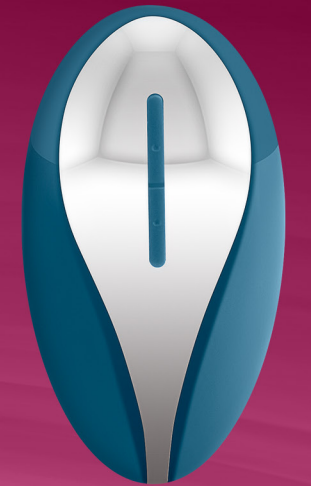

REVOLUTION

**INTENSE
GYRATING
MOTOR**

0277-07 Hurricane - Teal
0277-17 Earthquake - Teal
0277-27 Tsunami - Teal

Revolution will deliver an experience like never before. A potent rotating motor will spin your dreams into a new reality. Truly a wonder to behold and feel. Climb on, hang tight and enjoy the ride. Remote included for solo use or for couples play. Rechargeable, flexible, and full of wild pleasures. AAA battery not included.

CHROMA

RECHARGEABLE VIBE

PETITE

- 0305-00 Bullet - Multicolor
- 0305-04 Bullet - Pink
- 0305-07 Bullet - Teal

SUNRISE

- 0305-20 Sunrise - Small
- 0305-30 Sunrise - Medium
- 0305-40 Sunrise - Large

RAINBOW

- 0305-50 Rainbow - Small
- 0305-60 Rainbow - Medium
- 0305-70 Rainbow - Large

Constructed of premium ABS plastic, the classic vibrators by Chroma are reimagined as rechargeable wonders. Sleek and powerful, the intensity of Chroma is easily controlled and features multi-speed and functions. Available in a variety of colors, Chroma Vibes are water resistant and suitable with all lubricants.

firefly
Dream

0482-00 Dream - Glow

Lustful dreams and blissful pleasures. Firefly's Dream vibrating air pulse toy is a marvel of design and performance. Made of premium grade silicone and exclusive technology, Dream will quickly become your bedside favorite. Rechargeable and suitable with all lubricants.