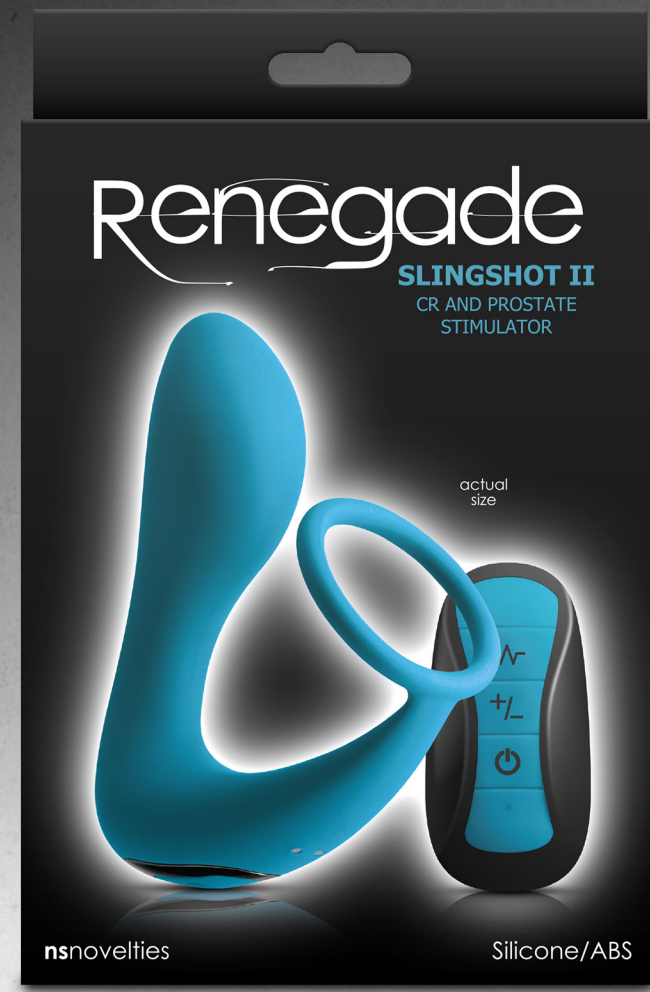

ALPINE

- 0558-35 Alpine - Purple
- 0558-37 Alpine - Teal

Wiggle in your butt with Alpine by INYA. This remotely operated butt plug features an innovative gyrating motor for extraordinary sensations. Experience luxury and pleasure with the water resistant and rechargeable Alpine. Suitable with all lubricants.

EMPEROR

- 1119-33 Emperor - Black
- 1119-37 Emperor - Teal

Rule your kingdom with the Emperor Rings from Renegade. Let the vibrations carry you away on a sea of ecstasy. Rechargeable rings are stretchy and comfortable to wear for extended sessions.

SLINGSHOT II

- 1107-77 Slingshot II - Teal

Put your cock into the slingshot and blast off. Slingshot's dual function is designed to stimulate the prostate while hugging your cock and balls. Operate Slingshot with the included remote and leave all your troubles behind. Rechargeable, water resistant, and made from premium silicone.

ALPINE

- 1103-53 Alpine - Black

Wiggle in your butt with Alpine by Renegade. This remotely operated butt plug features an innovative gyrating motor for extraordinary sensations. Experience luxury and pleasure with the water resistant and rechargeable Alpine. Suitable with all lubricants.