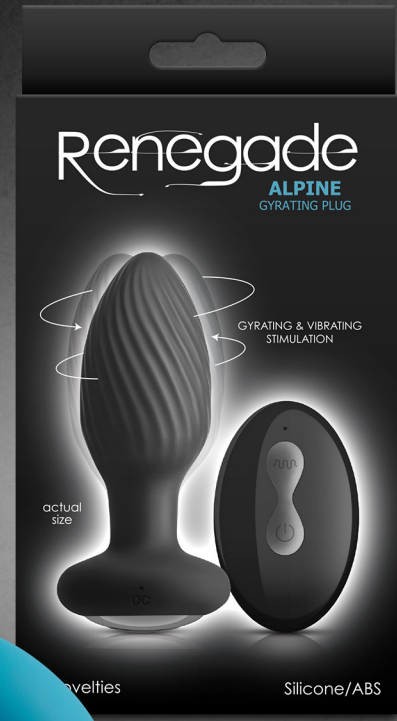

firefly
Dream

0482-00 Dream - Glow

Lustful dreams and blissful pleasures. Firefly's Dream vibrating air pulse toy is a marvel of design and performance. Made of premium grade silicone and exclusive technology, Dream will quickly become your bedside favorite. Rechargeable and suitable with all lubricants.

EMPEROR

- 1119-33 Emperor - Black
- 1119-37 Emperor - Teal

Rule your kingdom with the Emperor Rings from Renegade. Let the vibrations carry you away on a sea of ecstasy. Rechargeable rings are stretchy and comfortable to wear for extended sessions.

SLINGSHOT II

- 1107-77 Slingshot II - Teal

Put your cock into the slingshot and blast off. Slingshot's dual function is designed to stimulate the prostate while hugging your cock and balls. Operate Slingshot with the included remote and leave all your troubles behind. Rechargeable, water resistant, and made from premium silicone.

ALPINE

- 1103-53 Alpine - Black

Wiggle in your butt with Alpine by Renegade. This remotely operated butt plug features an innovative gyrating motor for extraordinary sensations. Experience luxury and pleasure with the water resistant and rechargeable Alpine. Suitable with all lubricants.