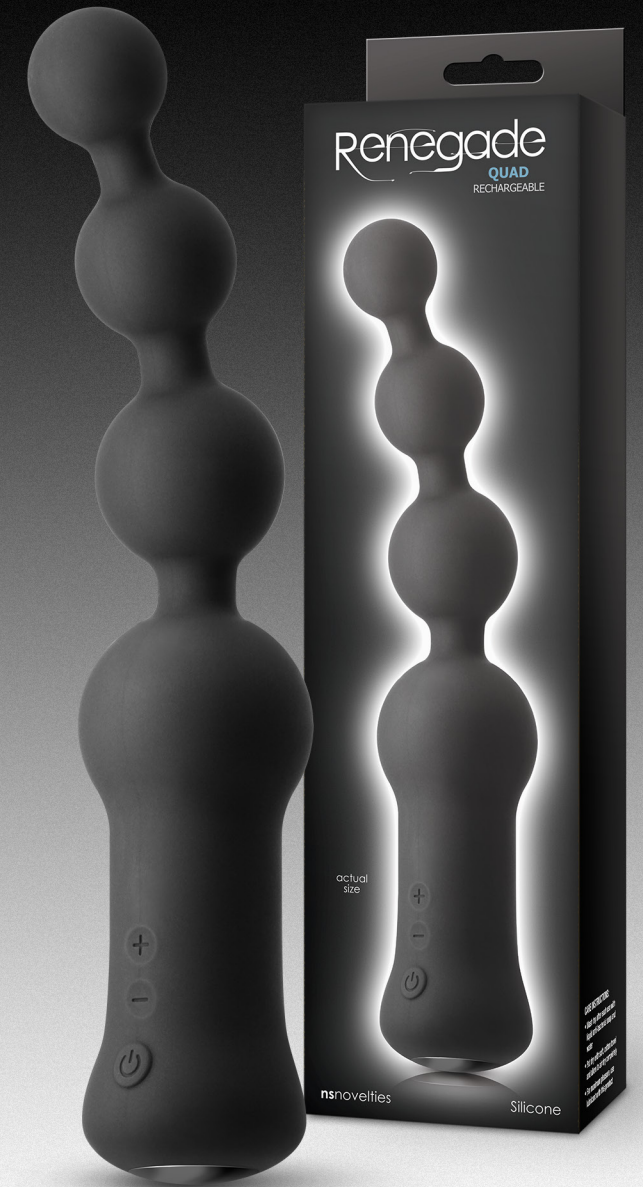

1115-60

Regal

The family jewels get the royal treatment with Regal by Renegade. Prolong pleasure and enhance performance with the Regal rechargeable ring that fits snugly and delivers powerful vibrations. Suitable with all lubricants. Seven speeds / functions.

1119-23

Renegade

Slingshot

Stylish and functional, The Renegade Slingshot is a wearable cock ring and prostate plug combo. Designed to provide amplified thrills and prolonged pleasure, it is made with dual-layer silicone. Crafted for comfort and suitable with all lubricants.

1107-63

Curve

Renegade's Curve prostate massager is made of soft, pliable silicone. Featuring a curved and flexible shaft for maximum stimulation. Rechargeable. Suitable with all lubricants. 10 speeds / functions.

1132-03

Quad

Quad anal massager by Renegade. Graduated vibrating beads of pleasure offer deep rumbling sensations wrapped with plush silicone suitable for all lubricants. Featuring 10 speeds and functions, this rechargeable wand is your pleasure zone slider.