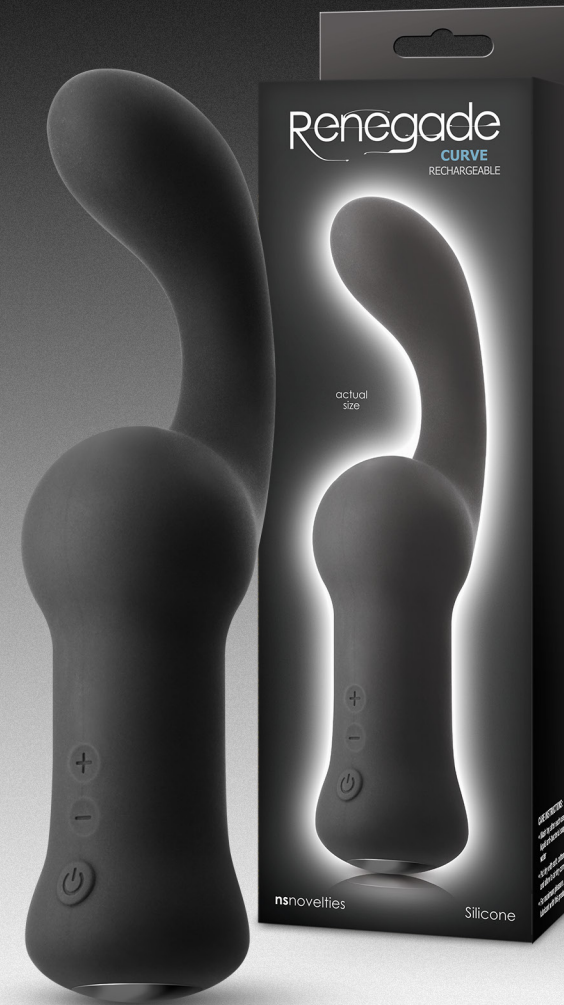

1115-60

Regal

The family jewels get the royal treatment with Regal by Renegade. Prolong pleasure and enhance performance with the Regal rechargeable ring that fits snugly and delivers powerful vibrations. Suitable with all lubricants. Seven speeds / functions.

1119-23

Renegade

Slingshot

Stylish and functional, The Renegade Slingshot is a wearable cock ring and prostate plug combo. Designed to provide amplified thrills and prolonged pleasure, it is made with dual-layer silicone. Crafted for comfort and suitable with all lubricants.

1107-63

Curve

Renegade's Curve prostate massager is made of soft, pliable silicone. Featuring a curved and flexible shaft for maximum stimulation. Rechargeable. Suitable with all lubricants. 10 speeds / functions.

1132-03

Quad

Quad anal massager by Renegade. Graduated vibrating beads of pleasure offer deep rumbling sensations wrapped with plush silicone suitable for all lubricants. Featuring 10 speeds and functions, this rechargeable wand is your pleasure zone slider.