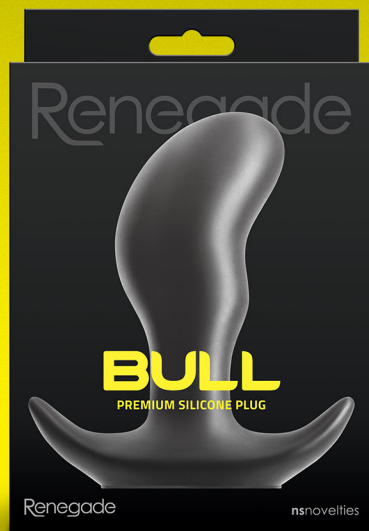

PREMIUM SOFT SILICONE

New and unique plugs by Renegade. Made of super soft and bouncy silicone, these plugs can be manipulated to fit and expand on demand. Only limited by your imagination. Available in assorted shapes and sizes.

- 1118-03 **Bomba S**
- 1118-13 **Bomba M**
- 1118-23 **Bomba L**
- 1118-33 **Bull S**
- 1118-43 **Bull M**
- 1118-53 **Bull L**