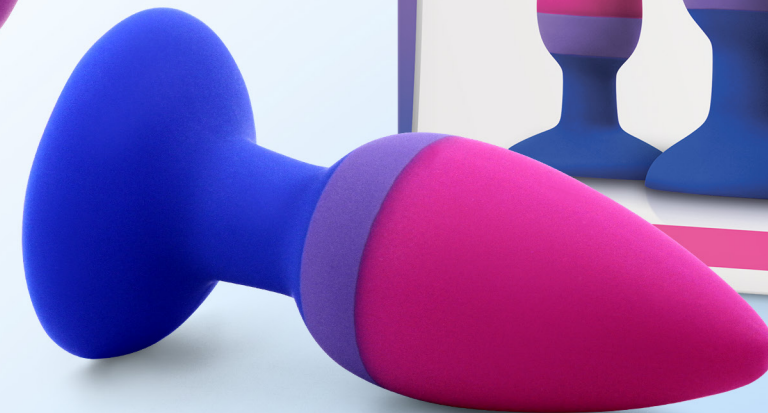

TRAINER KIT

colours pleasure plug x3

This eye-catching Trainer Kit includes three multi-colored plugs in graduated sizes with long necks and tapered tips for easy insertion—ideal for training solo or with a partner. Made of firm, pliable silicone. Suitable with all lubricants.

0413-00