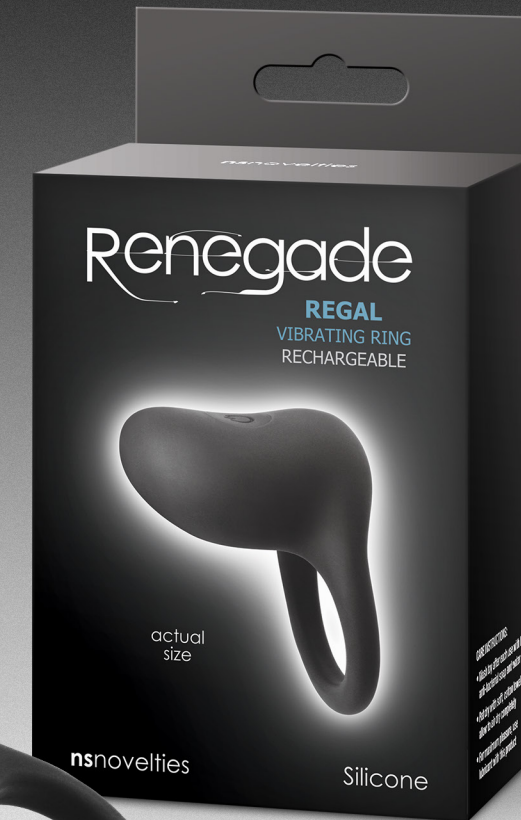

- 1118-03 **Bomba S**
- 1118-13 **Bomba M**
- 1118-23 **Bomba L**
- 1118-33 **Bull S**
- 1118-43 **Bull M**
- 1118-53 **Bull L**

Renegade

Brute

Renegade's Brute extension provides extra inches and extra performance. With a built in vibrator at the tip of the sleeve, Brute packs pleasant surprises and amazing vibrations. Operate with the enclosed remote for hands free control and unparallel freedom. Made of silicone, rechargeable and suitable with all lubricants.

1115-60

Regal

The family jewels get the royal treatment with Regal by Renegade. Prolong pleasure and enhance performance with the Regal rechargeable ring that fits snugly and delivers powerful vibrations. Suitable with all lubricants. Seven speeds / functions.

1119-23

Renegade

Slingshot

Stylish and functional, The Renegade Slingshot is a wearable cock ring and prostate plug combo. Designed to provide amplified thrills and prolonged pleasure, it is made with dual-layer silicone. Crafted for comfort and suitable with all lubricants.

1107-63

Curve

Renegade's Curve prostate massager is made of soft, pliable silicone. Featuring a curved and flexible shaft for maximum stimulation. Rechargeable. Suitable with all lubricants. 10 speeds / functions.